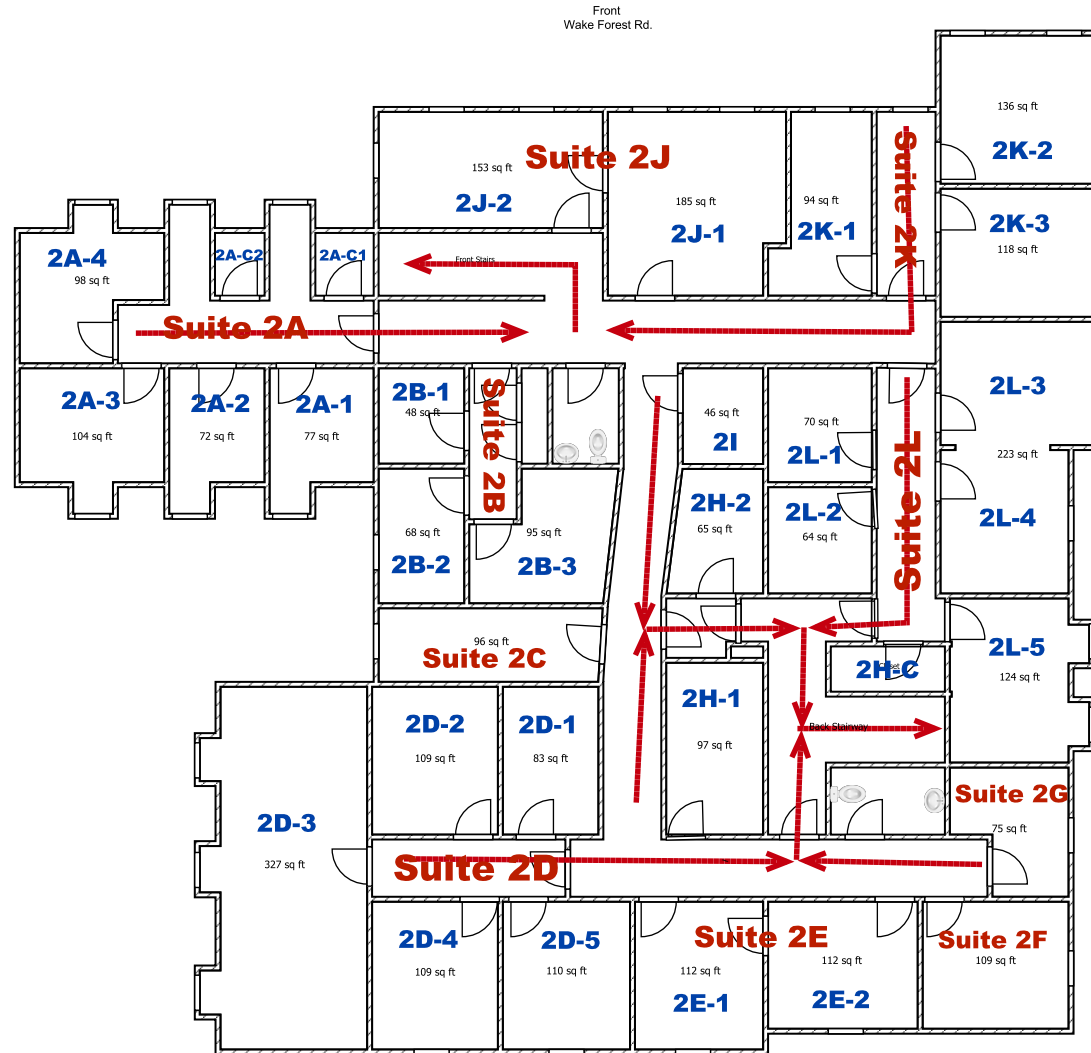

Dees Crossing Second Floor Fire Exit Plan

4312 Wake Forest Rd.