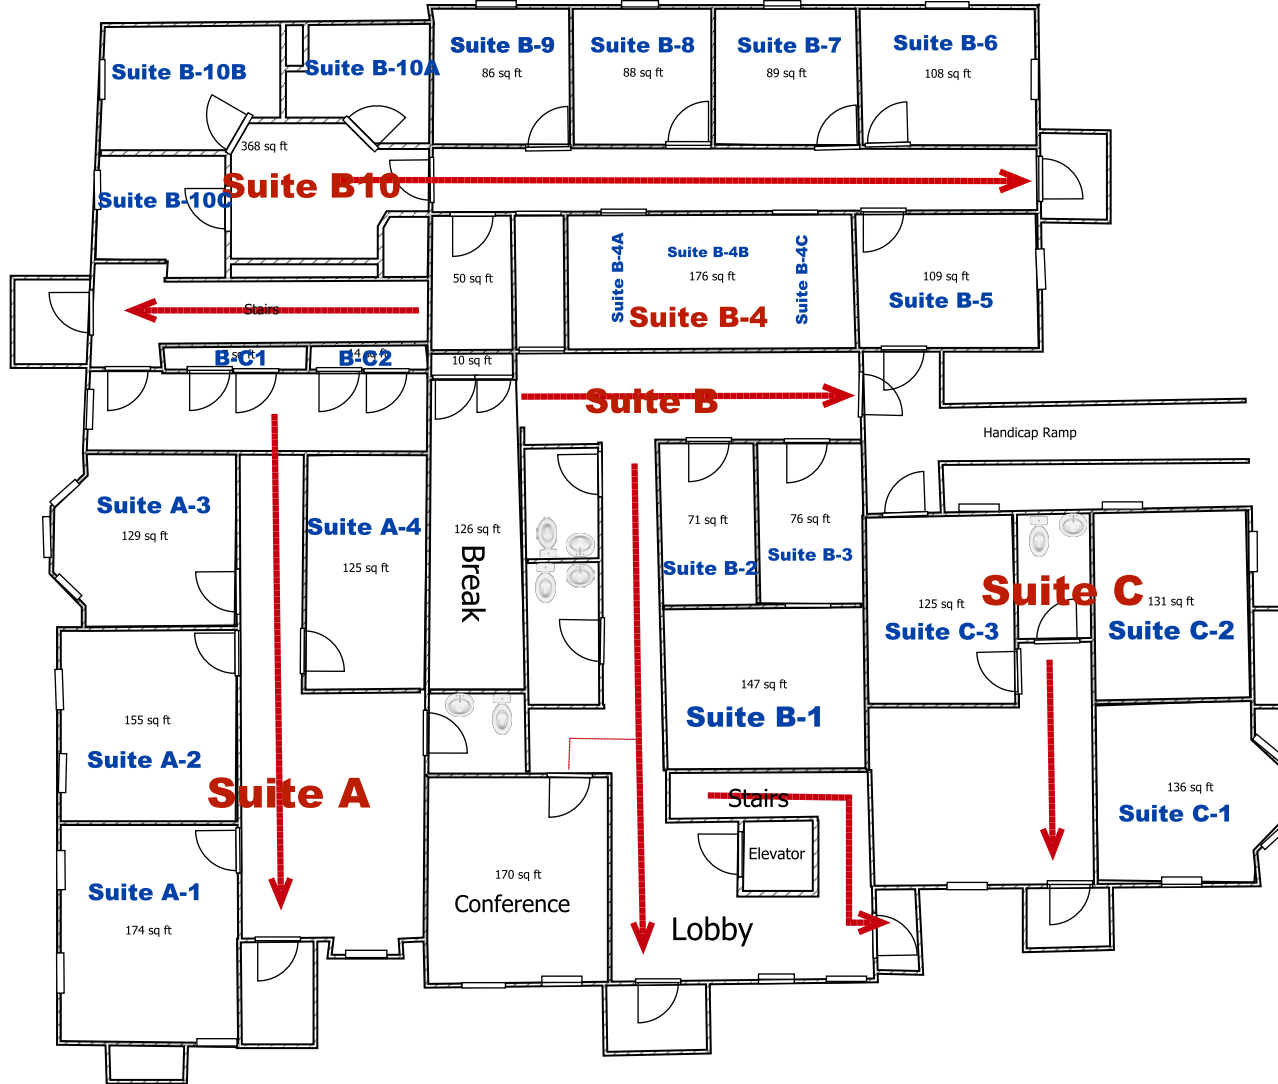

Dees Crossing Fire Escape Plan (1st Floor)

4312 Wake Forest Rd.